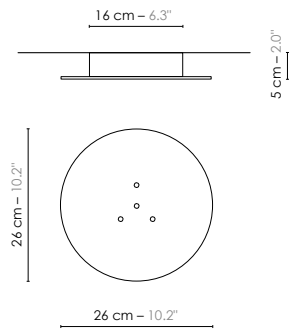

Canopy

DESIGNHEURE

LIGHTING

EDITION — FRANCE

www.designheure.com
contact@designheure.com
Tel : 33 (0)4 67 53 99 63

“Le style vestimentaire japonais est défini depuis des générations par un seul vêtement: le kimono. Esthétiquement fascinant, sa fonction semble de cacher et dévoiler tout à la fois. Le Kimono est fabriqué à partir de 4 pièces uniques. Simple mais complexe, Il est devenu le symbole de l’élégance et de la culture japonaise. La collection «Kimono» est conçue comme un hommage. Il est né de l’admiration pour une tradition du 8ème siècle qui a été et reste une révélation pour tous les domaines du design dans le monde.

The Japanese dress style has been defined for generations by one garment: the kimono. Aesthetically fascinating, its function seems to hide and unveil all at once. The Kimono is made from 4 unique pieces. Simple but complex, It has become the symbol of Japanese elegance and culture.

The collection «Kimono» is designed as a tribute. It was born of admiration for an 8th century tradition that has been and remains a revelation for all areas of design in the world.”

Model	Lustre/Chandelier 3 Mixte Kimono	
Reference	Lu3mk1x12g	
Collection	Kimono	
Design	2019	
Designer	Jette Scheib	
Environnement	Intérieur/Interior	
Dimensions	Dim. totales/Total dim. : Dim. min./Min. dim. : Abat-jour/Lampshade :	Ø 140 x H. 140 cm Ø min 100 x H. min 100 cm 1 x XL: L. 80 x l. 80 x H. 67 cm 2 x Grand: L. 50 x l.50 x H. 44 cm
	Plaque circulaire/Circular plate : Boîtier électrique/Electrical power supply :	Ø 26 cm Ø 16 x H. 5 cm
Electricity	Tension : Douille/Socket : Ampoule/Bulb :	220-240 V 50/60 Hz E27 3 x Max 25 W LED équiv. 150 W Non fournie/Not included
	Type d'ampoule/Type of bulb :	Ampoule LED/LED bulb
Materials	Tissus ou laqué, acier laqué, fil tissé coloré. Fabric or lacquered, lacquered steel, colored textile cord.	
Custom made	Possibilité d'ajout de longueurs de fils et câbles/Adding of cords and cables lenght possible. Possibilité de coloris sur mesure/Custom made colors possible	
Colors ref.	Lu3mk1x12g3c 1 XL Blanc crème / Orange - 1 Grand Gris clair / Gris moyen - 1 Grand Blanc / Noir / 1 XL White cream / Orange - 1 Large Light grey / Medium grey - 1 Large White / Black	
	Lu3mk1x12gbn 1 XL + 2 Grand Blanc / Noir / 1 XL + 2 Large White / Black	
	Lu3mk1x12gbc 1 XL + 2 Grand Blanc crème / Orange / 1 XL + 2 Large White cream / Orange	
	Lu3mk1x12ggcg 1 XL + 2 Grand Gris clair / Gris moyen / 1 XL + 2 Large Light grey / Medium grey	
Weight	Net/Net kg : 5,7 Brut/Gross kg : 18	
Shipping	Nbre de colis/Nber of packs : 1 Dimensions : 86 x 86 x 85 cm	
Certifications